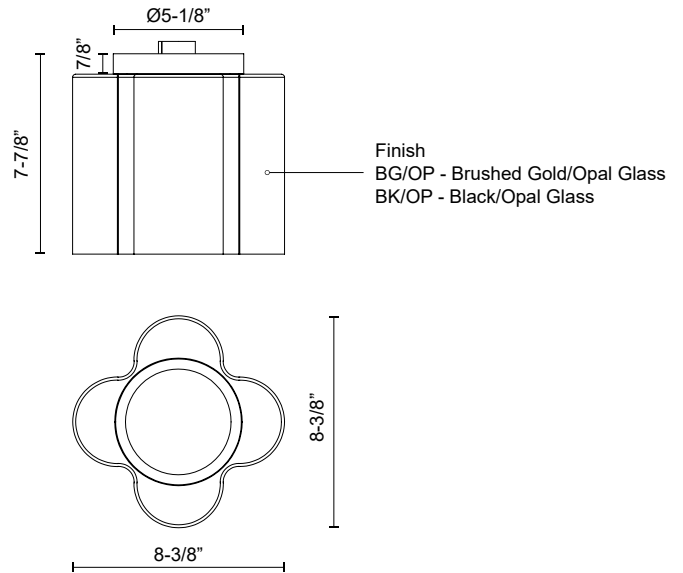

CLOVER
FM54809
 FLUSH MOUNT

PROJECT

FM54809-BK/OP
 Black/Opal Glass

FM54809-BG/OP
 Brushed Gold/Opal
 Glass

SPECIFICATION DETAILS

Fixture Dimensions	D8-3/8" x H7-7/8"
Light Source	DC LED WITH DRIVER
Wattage	13W
Total Lumens	1360lm
Delivered Lumens	998lm
Voltage	120V
Color Temperature	3000K
CRI (Ra)	90CRI
Optional Color Temps	2700K - 5000K Available, Minimum Order Quantities Apply
LED Rated Life	50,000 hours
Dimming	100% - 10%, TRIAC or ELV Dimmer (Not Included)
Glass Details	Opal Glass
Location	Damp
Illumination Direction	Down
CEC Title 24 JA8	Yes, JA8-2022
Canopy Dimensions	D5-1/8" x H7/8"
Paint Finish	BG01; BK02;

* For custom options, consult factory for details.

* For warranty information, please visit www.kuzcolighting.com/warranty

DESCRIPTION

The Clover Collection was designed to stand out from the crowd. The unique curvature of the clover-shaped shade adds personality and movement to a room without taking up a ton of space. These captivating pieces can be showcased on their own or used to make a powerful statement piece.